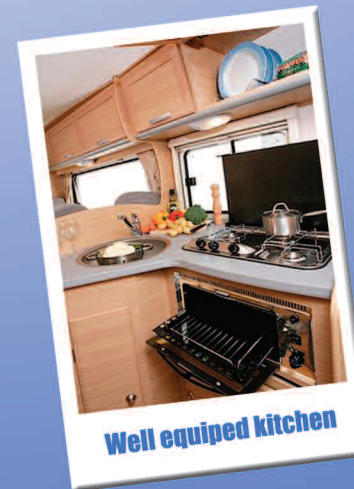

*Discover the
Beautiful British Countryside*

*Touring Holidays, Surfing, Fishing,
Walking, Sailing or Cycling*

Sit back and enjoy the trip.....